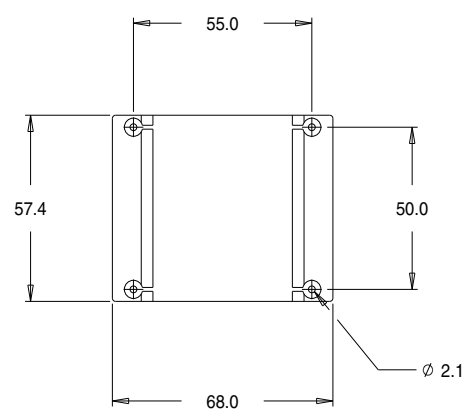

Part No. U39087
UI39 x 8.0 'U' Range Box

Dimensions in millimetres.