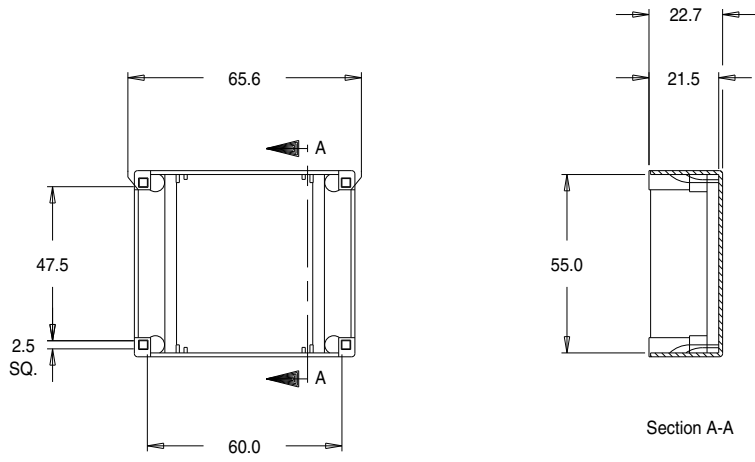

Part No. U39087
UI39 x 8.0 'U' Range Box

Dimensions in millimetres.